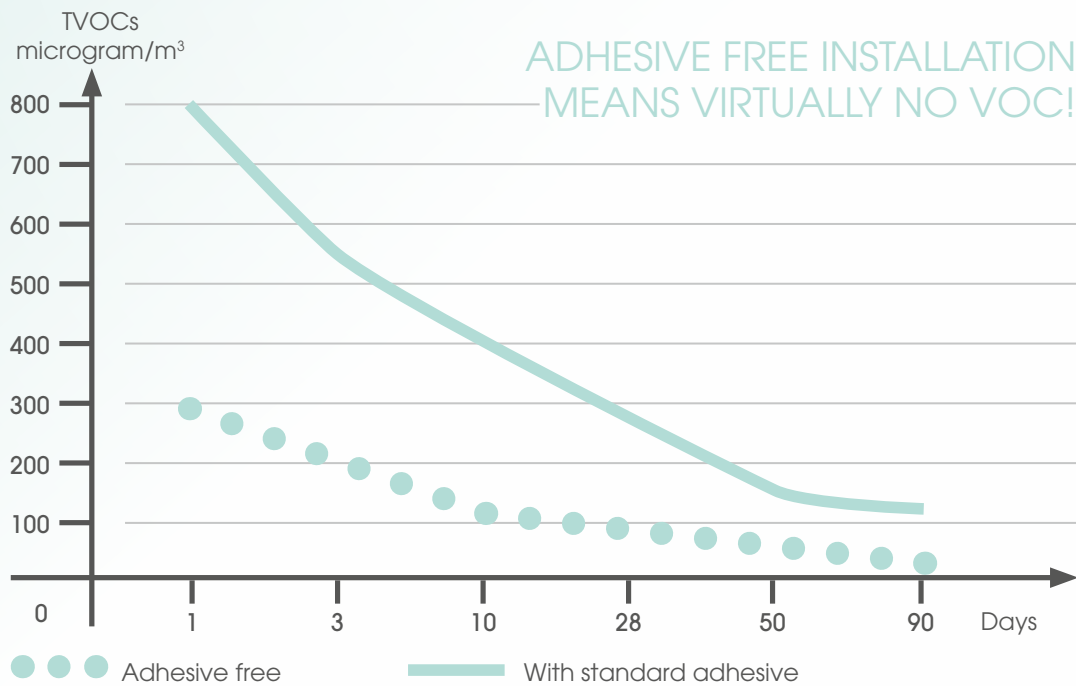

- 100% Recyclable

INDOOR AIR QUALITY

10 times better than norms requirements (TVOC <100 microgram/m³ after 28 days)
Free of formaldehyde

HYGIENIC

TARALAY LIBERTEX is hygienic by design.

- With vinyl rolls, no hassle of cleaning joints, bevels or grout.
- Gerflor ProtecSol® surface treatment makes manual or mechanical maintenance easy and efficient.
- Accessories such as coving or Gerflor Clean Corner system can help further facilitate cleaning procedures.