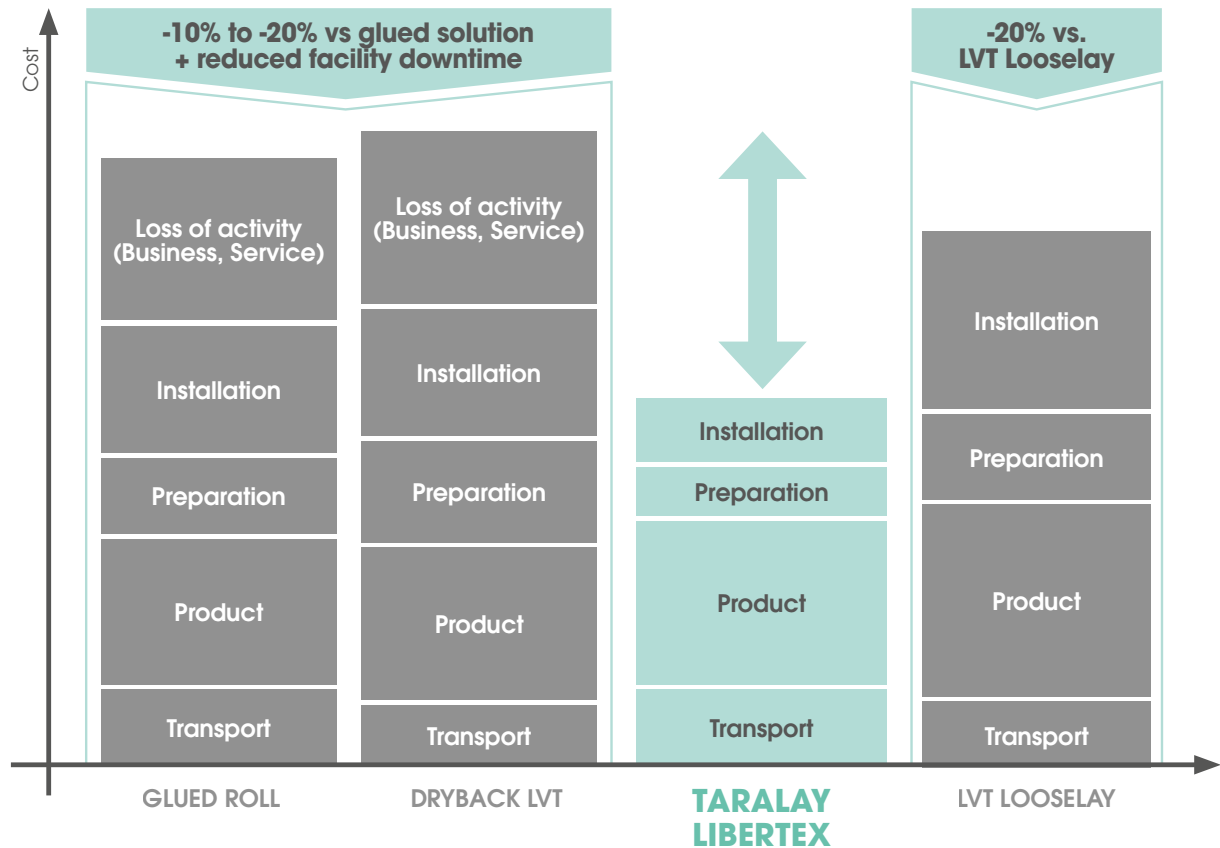

**EASIER TO REMOVE
AND RECYCLE**

NO SHUTDOWN

NO ODOR, NO ADHESIVE ,
MINIMUM FACILITY
DOWNTIME

NO DRY TIME

LOOSELAY
SOLUTION

SAVE TIME, SAVE MONEY

SAVE UP TO 30% IN INSTALLATION COST FOR NEW BUILDS & RENOVATIONS