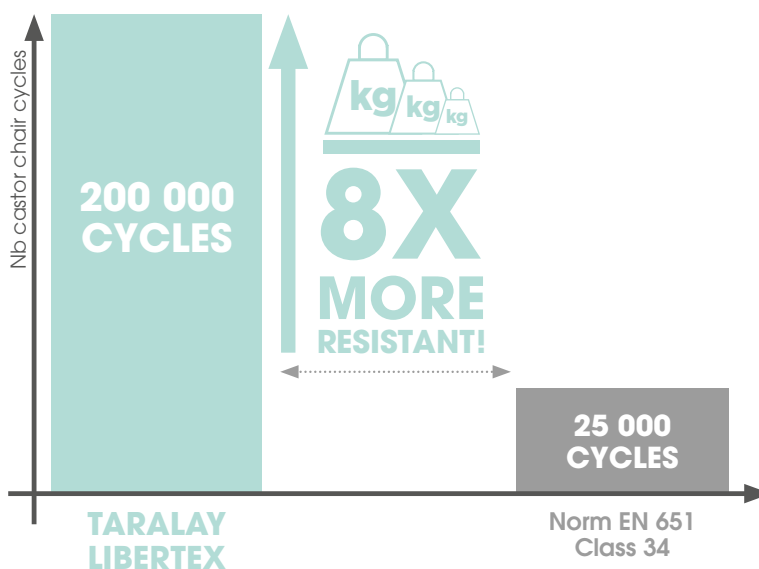

DIMENSIONAL STABILITY

RESISTANCE TO INDENTATION

0,7MM WEARLAYER

34

HYGIENIC & EASY TO MAINTAIN

PROTECSOL® SURFACE TREATMENT

ACOUSTIC & COMFORTABLE

IMPACT SOUND INSULATION
Walk noise < 65 dB