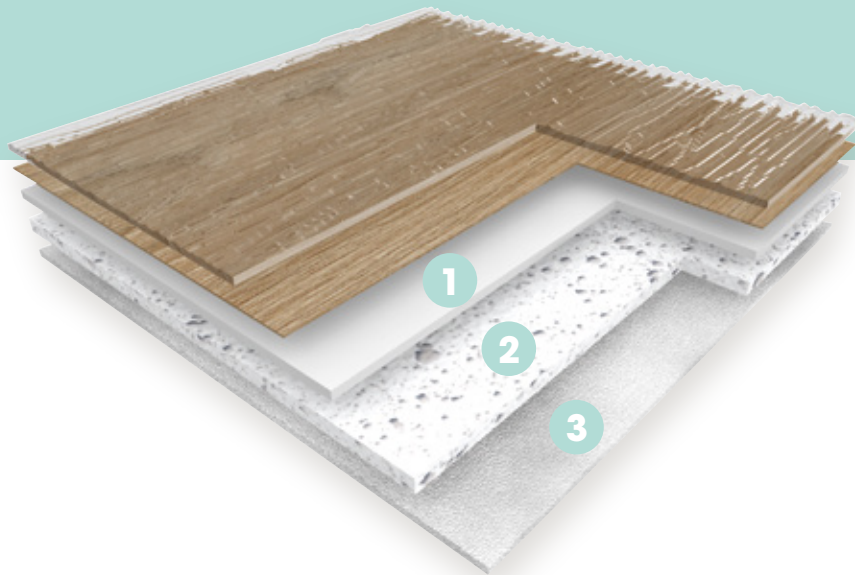

ACOUSTIC & COMFORTABLE

IMPACT SOUND INSULATION
Walk noise < 65 dB

19 dB

ROOM IMPACT

<65 dB