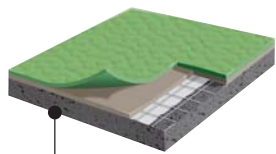

Taraflex® Table Tennis

Portable court certified by the International Table Tennis Federation

Taraflex® Badminton

Portable system, 3-roll court with Velcro joints and painted game lines. Certified by the International Badminton Federation.

Taraflex® Surface

Ideal for weight rooms, roller skating areas and storage facilities. 17 colours

Multipurpose

Taraflex®
Actionsport 50

→ Shock absorption: $\geq 27\%$
 → Total thickness: 5 mm
 13 colours

Taraflex® Sport M Plus

→ Shock absorption: $\geq 35\%$
 → Total thickness: 7 mm
 17 colours

Taraflex® Sport
Performance Plus

→ Shock absorption: $\geq 41\%$
 → Total thickness: 9 mm
 17 colours

Accessories