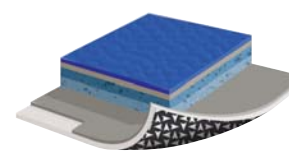

Taraflex® Surface

Ideal for weight rooms, roller skating areas and storage facilities. 17 colours

Multipurpose

Taraflex®
Actionsport 50

→ Shock absorption: $\geq 27\%$
 → Total thickness: 5 mm
 13 colours

Taraflex® Sport M Plus

→ Shock absorption: $\geq 35\%$
 → Total thickness: 7 mm
 17 colours

Taraflex® Sport
Performance Plus

→ Shock absorption: $\geq 41\%$
 → Total thickness: 9 mm
 17 colours

Accessories

Taraflex® Isolsport

Moisture Barrier
 A solution for rehabilitation, a protection from subfloor moisture.

Taraflex® Bateco

Protective cover for wood floors and other surfaces.