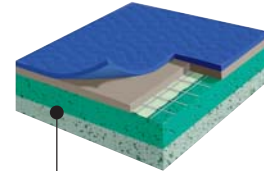

Taraflex® Table Tennis

Portable court certified by the International Table Tennis Federation

Taraflex® Badminton

Portable system, 3-roll court with Velcro joints and painted game lines. Certified by the International Badminton Federation.

Taraflex® Surface

Ideal for weight rooms, roller skating areas and storage facilities. 17 colours

Multipurpose

Taraflex®
Actionsport 50

→ Shock absorption: $\geq 27\%$
 → Total thickness: 5 mm
 13 colours

Taraflex® Sport M Plus

→ Shock absorption: $\geq 35\%$
 → Total thickness: 7 mm
 17 colours

Taraflex® Sport
Performance Plus

→ Shock absorption: $\geq 41\%$
 → Total thickness: 9 mm
 17 colours

Accessories