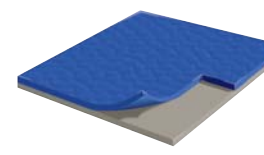

Taraflex® Sports Flooring

Montreal 1976
Moscow 1980
Los Angeles 1984
Seoul 1988
Barcelona 1992
Atlanta 1996
Sydney 2000
Athens 2004

Specialized surfaces

Taraflex® Tennis

High performance ground surface for portable and permanent installation. 4 colors

Taraflex® Table Tennis

Portable court certified by the International Table Tennis Federation

Taraflex® Badminton

Portable system, 3-roll court with Velcro joints and painted game lines. Certified by the International Badminton Federation.

Taraflex® Surface

Ideal for weight rooms, roller skating areas and storage facilities. 17 colours

Multipurpose

Taraflex®
Actionsport 50

→ Shock absorption: $\geq 27\%$
 → Total thickness: 5 mm
 13 colours

Taraflex® Sport M Plus

→ Shock absorption: $\geq 35\%$
 → Total thickness: 7 mm
 17 colours

Taraflex® Sport
Performance Plus

→ Shock absorption: $\geq 41\%$
 → Total thickness: 9 mm
 17 colours

Accessories