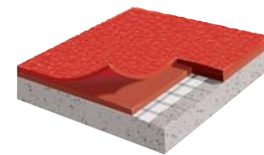

Taraflex® Sports Flooring

Montreal 1976
Moscow 1980
Los Angeles 1984
Seoul 1988
Barcelona 1992
Atlanta 1996
Sydney 2000
Athens 2004

Specialized surfaces

Taraflex® Tennis

High performance ground surface for portable and permanent installation. 4 colors

Taraflex® Table Tennis

Portable court certified by the International Table Tennis Federation

Taraflex® Badminton

Portable system, 3-roll court with Velcro joints and painted game lines. Certified by the International Badminton Federation.

Taraflex® Surface

Ideal for weight rooms, roller skating areas and storage facilities. 17 colours

Multipurpose

Taraflex®
Actionsport 50

→ Shock absorption: $\geq 27\%$
 → Total thickness: 5 mm
 13 colours

Taraflex® Sport M Plus

→ Shock absorption: $\geq 35\%$
 → Total thickness: 7 mm
 17 colours

Taraflex® Sport
Performance Plus

→ Shock absorption: $\geq 41\%$
 → Total thickness: 9 mm
 17 colours

Accessories