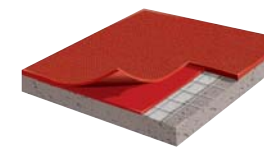

Taraflex® Sports Flooring

Montreal 1976
Moscow 1980
Los Angeles 1984
Seoul 1988
Barcelona 1992
Atlanta 1996
Sydney 2000
Athens 2004

Specialized surfaces

Taraflex® Tennis

High performance ground surface for portable and permanent installation. 4 colors

Taraflex® Table Tennis

Portable court certified by the International Table Tennis Federation

Taraflex® Badminton

Portable system, 3-roll court with Velcro joints and painted game lines. Certified by the International Badminton Federation.

Taraflex® Surface

Ideal for weight rooms, roller skating areas and storage facilities. 17 colours

Multipurpose

Taraflex®
Actionsport 50

→ Shock absorption: $\geq 27\%$
 → Total thickness: 5 mm
 13 colours

Taraflex® Sport M Plus

→ Shock absorption: $\geq 35\%$
 → Total thickness: 7 mm
 17 colours

Taraflex® Sport
Performance Plus

→ Shock absorption: $\geq 41\%$
 → Total thickness: 9 mm
 17 colours

Accessories