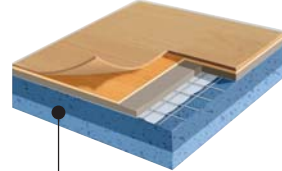

Taraflex® Table Tennis

Portable court certified by the International Table Tennis Federation

Taraflex® Badminton

Portable system, 3-roll court with Velcro joints and painted game lines. Certified by the International Badminton Federation.

Taraflex® Surface

Ideal for weight rooms, roller skating areas and storage facilities. 17 colours

Multipurpose

Taraflex®
Actionsport 50

→ Shock absorption: $\geq 27\%$
 → Total thickness: 5 mm
 13 colours

Taraflex® Sport M Plus

→ Shock absorption: $\geq 35\%$
 → Total thickness: 7 mm
 17 colours

Taraflex® Sport
Performance Plus

→ Shock absorption: $\geq 41\%$
 → Total thickness: 9 mm
 17 colours

Accessories